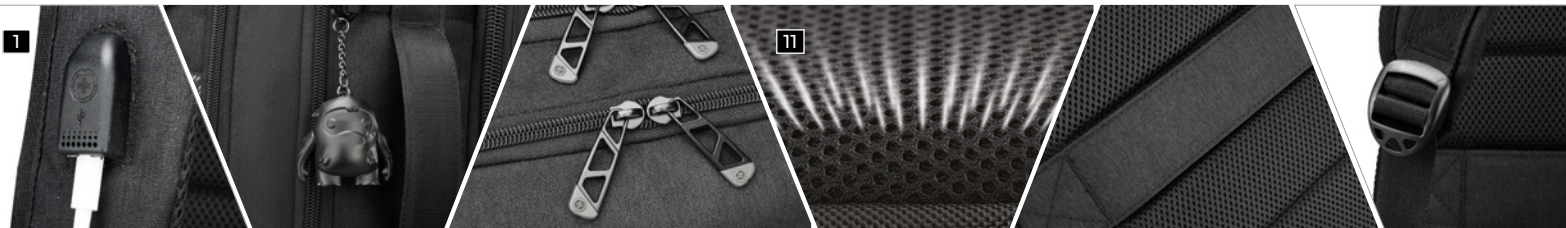

# BERG BACKPACK - L

BERG Backpack L is a stylish backpack. Its design makes it perfect for students and professionals. This bag has many storage options to best support you in your everyday life.

- 1: Patented intelligent USB charging port with integrated cable design
- 2: RFID protection pocket
- 3: Trolley sleeve fits over upright luggage handle for hands-free
- 4: Padded laptop compartment is typically designed to fit any laptop or tablet up to 16" in size
- 5: Padded tablet compartment is typically designed to fit any tablet up to 9.75" in size
- 6: Dedicated powerbank pocket
- 7: Dedicated mouse pouch
- 8: Dedicated water bottle pocket
- 9: Dedicated key clip
- 10: Dedicated multifunctional pockets
- 11: Breathable back panel of the backpack features mesh padding for comfortable air ventilation